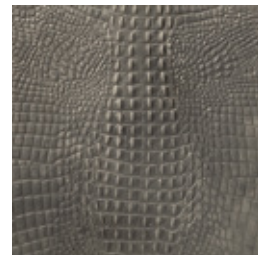

BOXER KAIMAN STONE