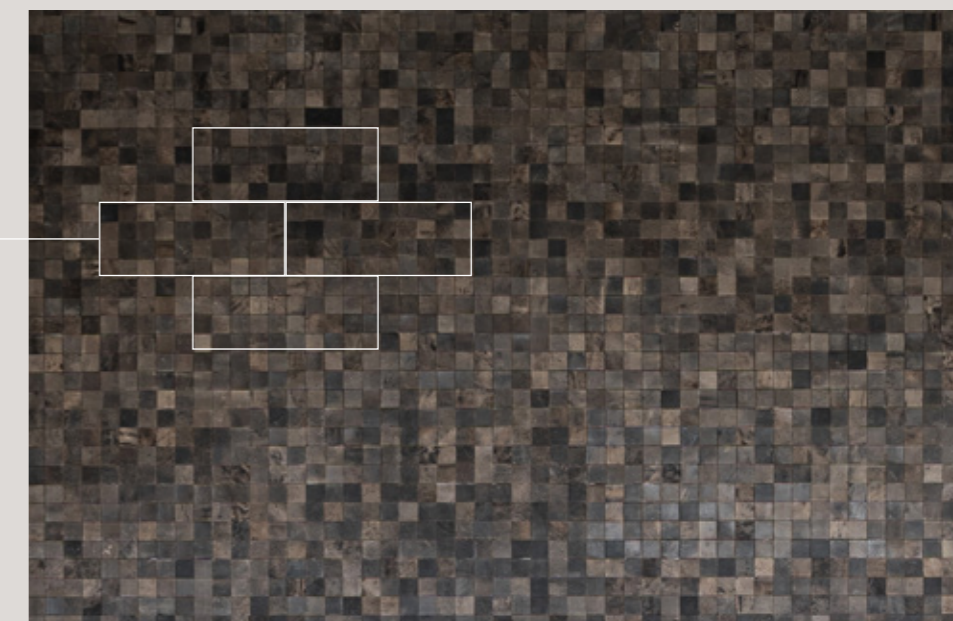

PRIJZEN [ex BTW]

- Prijs tegels per m²: € 150
- Spoedorder: < 14 dagen: 15%

Standard tile
Standaard tegel