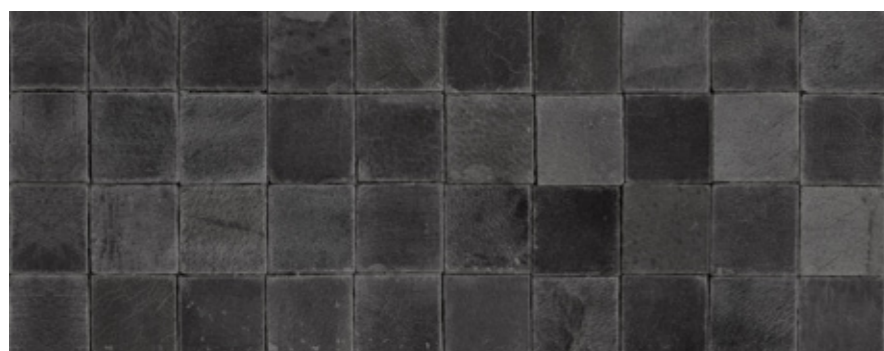

# MOSAIC

MOSAIC TUNDRA **OFF BLACK**

MOSAIC TUNDRA **CLAY**

MOSAIC TUNDRA **GREY**

MOSAIC TUNDRA **CHOCLAT**

MOSAIC TUNDRA **STONE**

## CHARACTERISTICS

- Sturdy, matte
- Lots of color shades
- Lived leather with a lot of structure scratches and folds.

## KENMERKEN

- Stoer, mat
- Veel kleurschakering
- Kleine krasjes zorgen voor een geleefd effect.

# MOSAIC

**MOSAIC: A LEATHER MINI TILE WITH A GREAT APPEARANCE!** - An extremely nice use of leather tiles in a color pattern that is unparalleled. The tiles are 3 x 3 cm and each have a slightly rounded corner. A surprising variation on the tile we are so familiar with, but with a special chic and exclusive look.