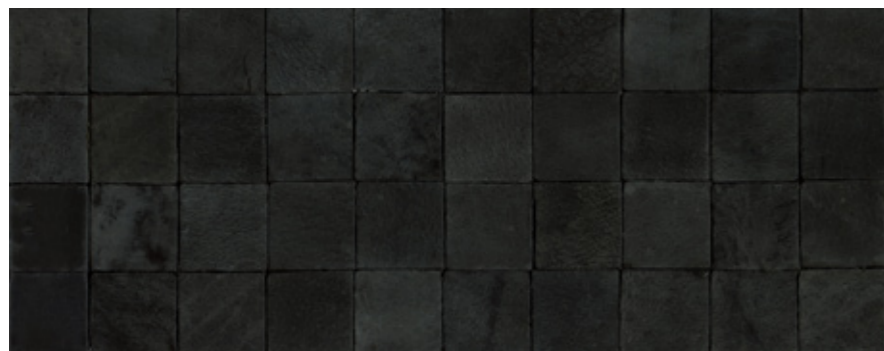

# MOSAIC

MOSAIC TUNDRA **OFF BLACK**

MOSAIC TUNDRA **CLAY**

MOSAIC TUNDRA **GREY**

MOSAIC TUNDRA **CHOCLAT**

MOSAIC TUNDRA **STONE**

## CHARACTERISTICS

- Sturdy, matte
- Lots of color shades
- Lived leather with a lot of structure scratches and folds.

## KENMERKEN

- Stoer, mat
- Veel kleurschakering
- Kleine krasjes zorgen voor een geleefd effect.

# MOSAIC

**MOSAIC: A LEATHER MINI TILE WITH A GREAT APPEARANCE!** - An extremely nice use of leather tiles in a color pattern that is unparalleled. The tiles are 3 x 3 cm and each have a slightly rounded corner. A surprising variation on the tile we are so familiar with, but with a special chic and exclusive look.