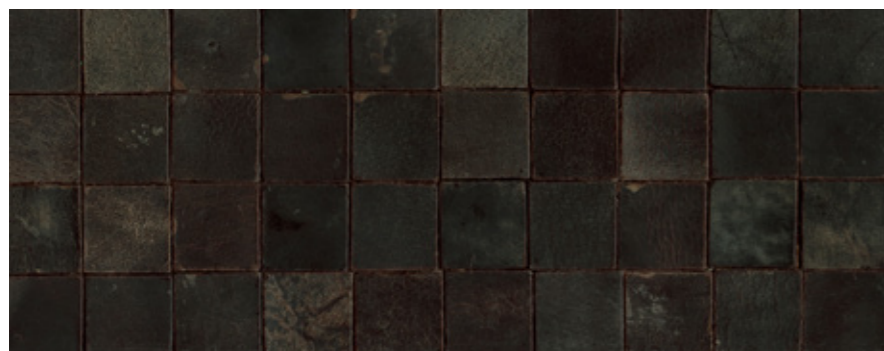

# MOSAIC

MOSAIC TUNDRA **OFF BLACK**

MOSAIC TUNDRA **CLAY**

MOSAIC TUNDRA **GREY**

MOSAIC TUNDRA **CHOCLAT**

MOSAIC TUNDRA **STONE**

## CHARACTERISTICS

- Sturdy, matte
- Lots of color shades
- Lived leather with a lot of structure scratches and folds.

## KENMERKEN

- Stoer, mat
- Veel kleurschakering
- Kleine krasjes zorgen voor een geleefd effect.

# MOSAIC

**MOSAIC: A LEATHER MINI TILE WITH A GREAT APPEARANCE!** - An extremely nice use of leather tiles in a color pattern that is unparalleled. The tiles are 3 x 3 cm and each have a slightly rounded corner. A surprising variation on the tile we are so familiar with, but with a special chic and exclusive look.