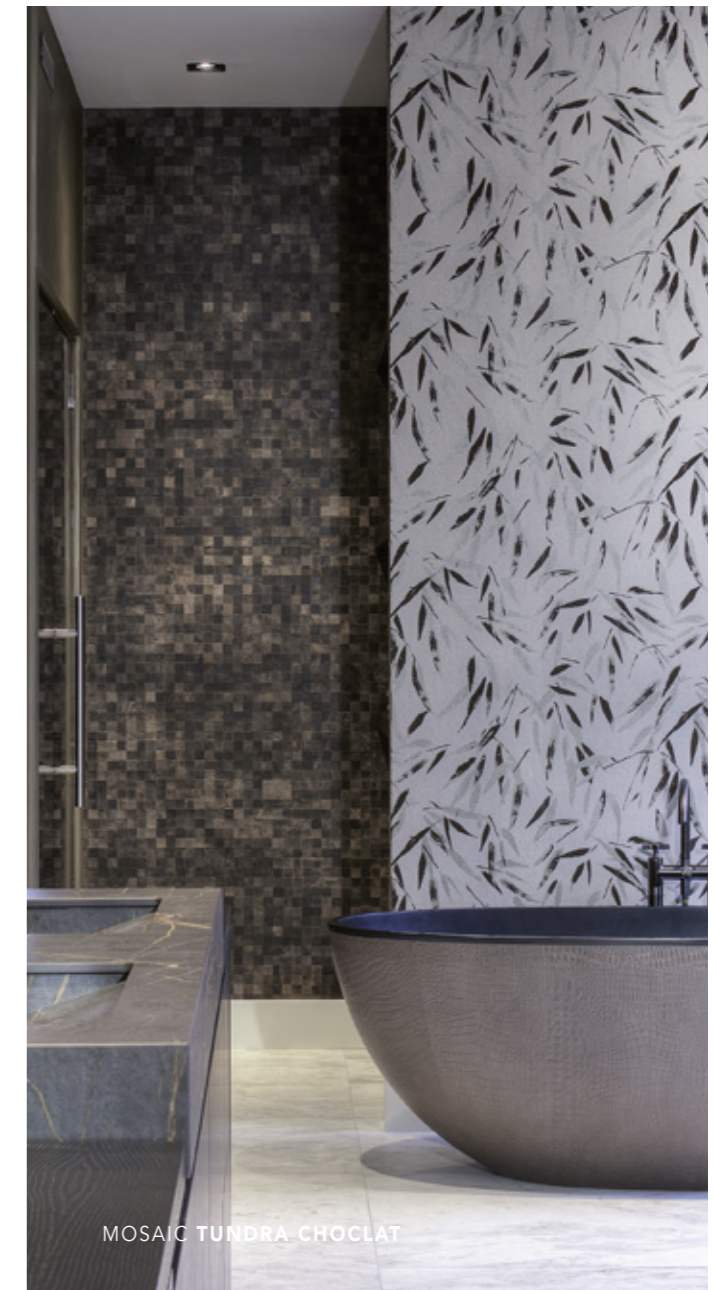

MOSAIC TUNDRA CHOCLAT