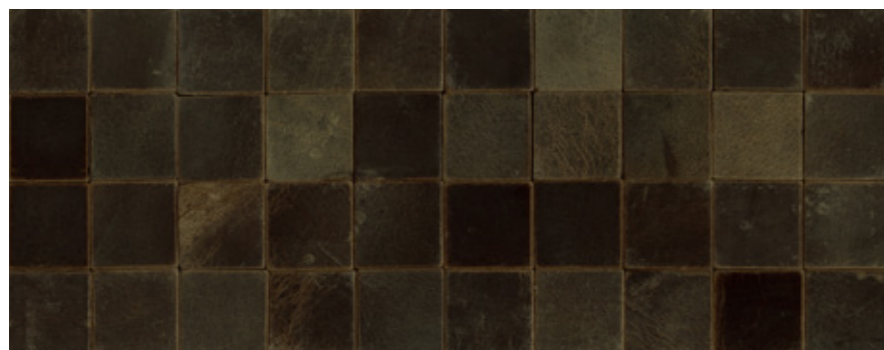

# MOSAIC

MOSAIC TUNDRA **OFF BLACK**

MOSAIC TUNDRA **CLAY**

MOSAIC TUNDRA **GREY**

MOSAIC TUNDRA **CHOCLAT**

MOSAIC TUNDRA **STONE**

## CHARACTERISTICS

- Sturdy, matte
- Lots of color shades
- Lived leather with a lot of structure scratches and folds.

## KENMERKEN

- Stoer, mat
- Veel kleurschakering
- Kleine krasjes zorgen voor een geleefd effect.

# MOSAIC

**MOSAIC: A LEATHER MINI TILE WITH A GREAT APPEARANCE!** - An extremely nice use of leather tiles in a color pattern that is unparalleled. The tiles are 3 x 3 cm and each have a slightly rounded corner. A surprising variation on the tile we are so familiar with, but with a special chic and exclusive look.